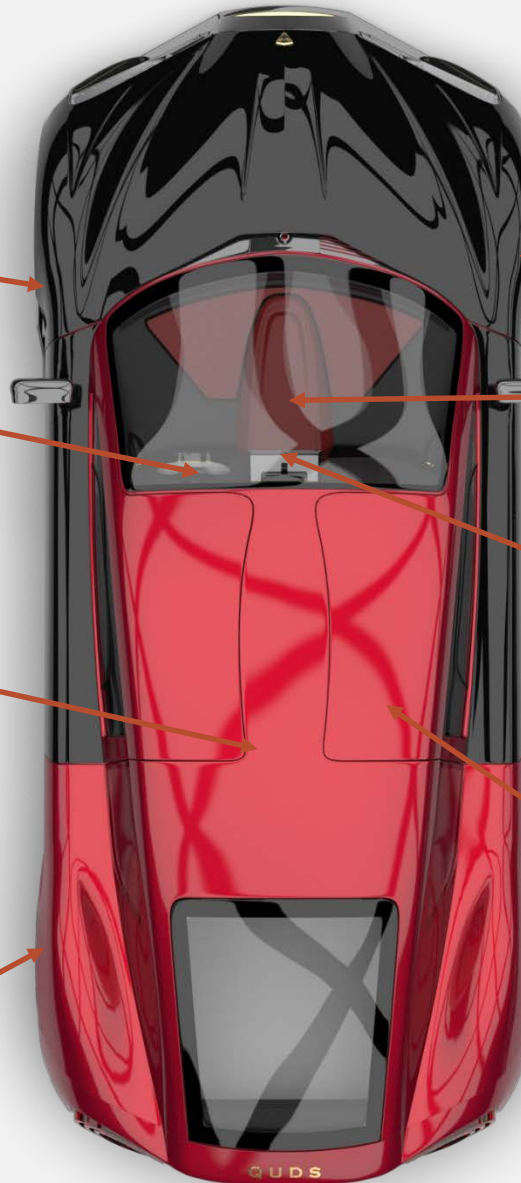

Gull-wing doors & Mobile phone key

Battery Pack 90kw

Torque Vectoring system on all 4 wheels

QUDS Nostrum

Technical highlights

AWD With Torque vectoring
For enhanced stability, great
cornering ability & ultimate
driver control

Brake blending with re-
generative braking on all four
wheels

Haptic feedback in steering
wheel touch control

UX\UI Improved
infotainment

Luxurious and comfortable
Rear seats, center console
with cup holders and
storage

16" Infotainment display

Active Chassis-
With air suspension ,ride
height control and active
Shock absorbers

Great interior space in both
front and rear seats

Unleash the future of driving with Quds Nostrum