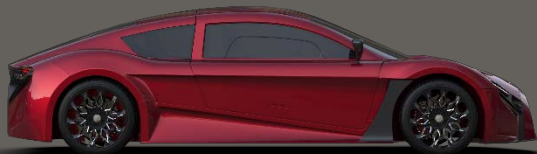

EXTERIOR PAINT SCHEMES

Metallic Black & Candy Red

Metallic Black & White Pearl

Matte Black & Copper

State Gray & Metallic Black

Candy Red & White Pearl

Golden Dome Grille

Candy Red

Techno Blue & Metallic Black

Black Dome Grille

COLOR SELECTION.

EV Electra offers a selection of different paint schemes for your Quds NOSTRUM. Customization is subject to approval and additional charges.