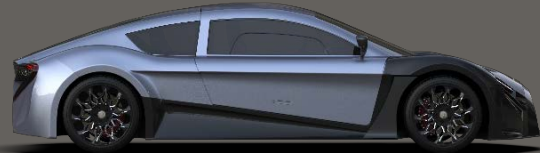

EXTERIOR PAINT SCHEMES

Metallic Black & Candy Red

Metallic Black & White Pearl

Matte Black & Copper

State Gray & Metallic Black

Candy Red & White Pearl

Golden Dome Grille

Candy Red

Techno Blue & Metallic Black

Black Dome Grille

COLOR SELECTION.

EV Electra offers a selection of different paint schemes for your Quds NOSTRUM. Customization is subject to approval and additional charges.