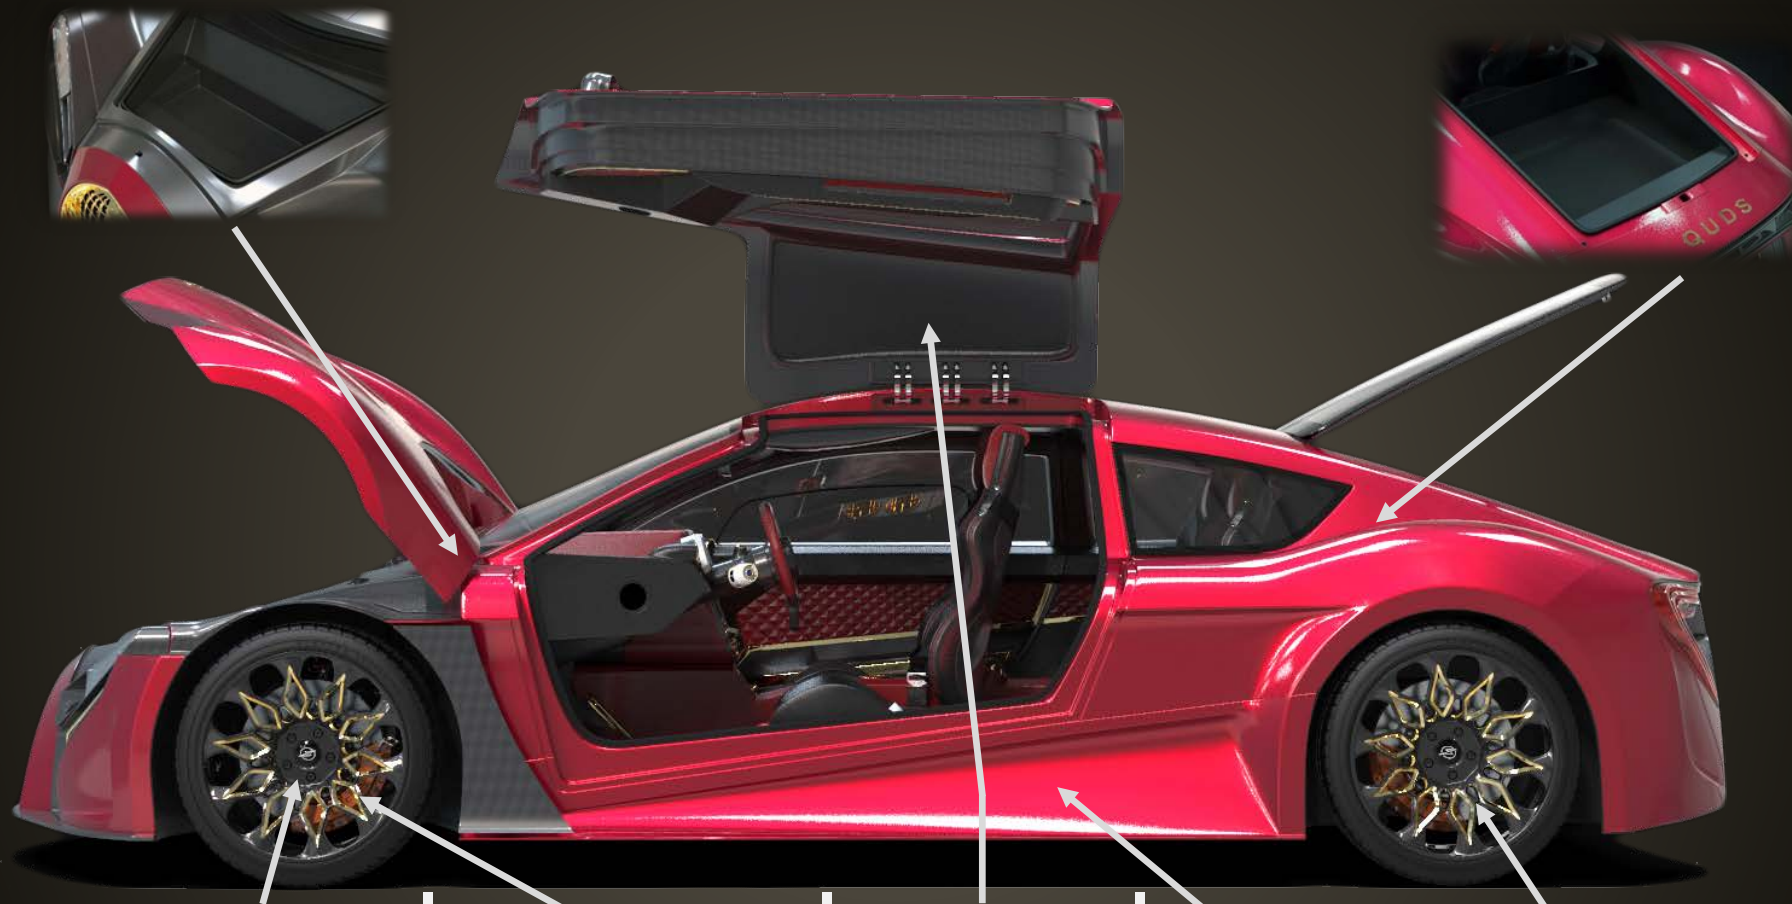

QUDS Nostrum

Technical highlights

LARGE FRUNK

LARGE TRUNK

Aluminum brake disks-For low emission and great brake durability (lifetime use)

Active Steering stability control-Increased stability control, less sensitive to crosswinds and ruts. Helps the driver to steer of slides out.

Gull-wing doors & Mobile phone key

Battery Pack 90kw

Torque Vectoring system on all 4 wheels